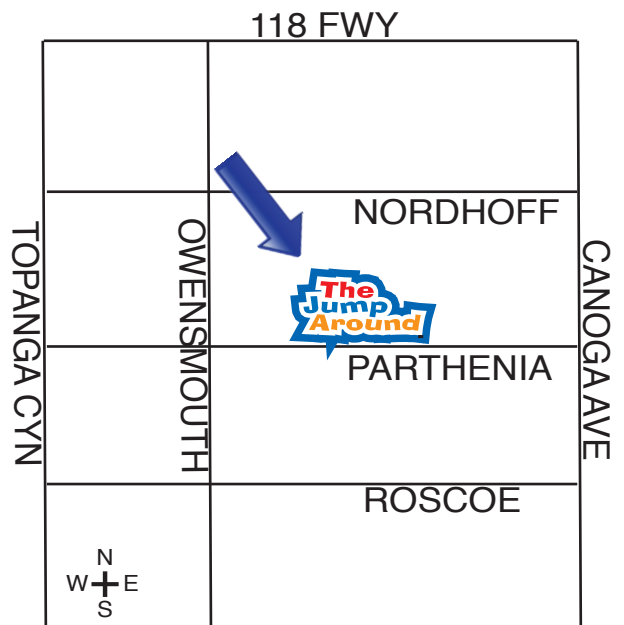

(818) 993-JUMP (5867)

21515 PARTHENIA. CANOGA PARK

Must wear Socks

*118 FWY USE THE TOPANGA CYN EXIT, TURN SOUTH ON PARTHENIA.

*101 FWY **NORTH** USE THE TOPANGA CYN NORTH EXIT, TURN RIGHT ON PARTHENIA.

*101 FWY **SOUTH** USE THE TOPANGA CYN EXIT TURN LEFT ON TOPANGA CYN AND RIGHT ON PARTHENIA.