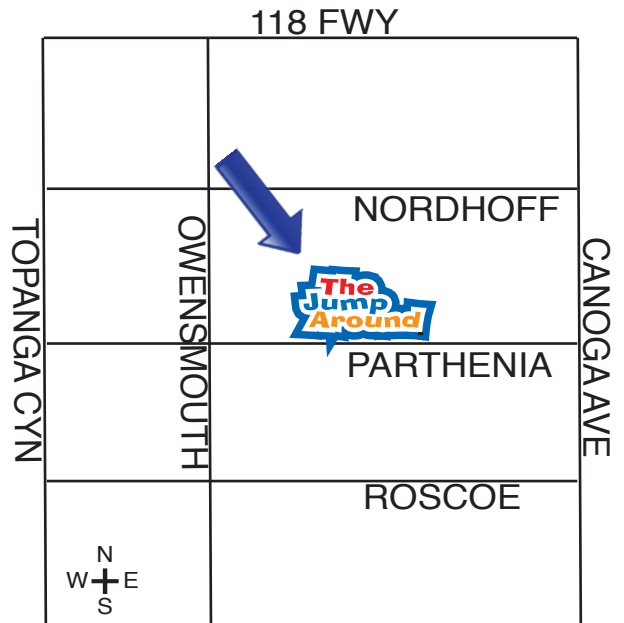

21515 PARTHENIA. CANOGA PARK

Must wear Socks

*118 FWY USE THE TOPANGA CYN EXIT, TURN SOUTH ON PARTHENIA.

*101 FWY **NORTH** USE THE TOPANGA CYN NORTH EXIT, TURN RIGHT ON PARTHENIA.

*101 FWY **SOUTH** USE THE TOPANGA CYN EXIT TURN LEFT ON TOPANGA CYN AND RIGHT ON PARTHENIA.

(818) 993-JUMP (5867)

21515 PARTHENIA. CANOGA PARK

Must wear Socks

*118 FWY USE THE TOPANGA CYN EXIT, TURN SOUTH ON PARTHENIA.

*101 FWY **NORTH** USE THE TOPANGA CYN NORTH EXIT, TURN RIGHT ON PARTHENIA.

*101 FWY **SOUTH** USE THE TOPANGA CYN EXIT TURN LEFT ON TOPANGA CYN AND RIGHT ON PARTHENIA.