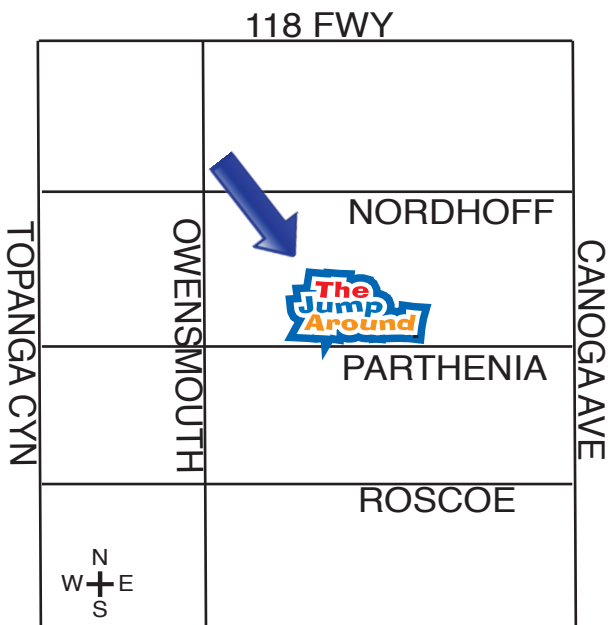

21515 PARTHENIA. CANOGA PARK

Must wear Socks

*118 FWY USE THE TOPANGA CYN EXIT, TURN SOUTH ON PARTHENIA.

*101 FWY **NORTH** USE THE TOPANGA CYN NORTH EXIT, TURN RIGHT ON PARTHENIA.

*101 FWY **SOUTH** USE THE TOPANGA CYN EXIT TURN LEFT ON TOPANGA CYN AND RIGHT ON PARTHENIA.

(818) 993-JUMP (5867)

21515 PARTHENIA. CANOGA PARK

Must wear Socks

*118 FWY USE THE TOPANGA CYN EXIT, TURN SOUTH ON PARTHENIA.

*101 FWY **NORTH** USE THE TOPANGA CYN NORTH EXIT, TURN RIGHT ON PARTHENIA.

*101 FWY **SOUTH** USE THE TOPANGA CYN EXIT TURN LEFT ON TOPANGA CYN AND RIGHT ON PARTHENIA.